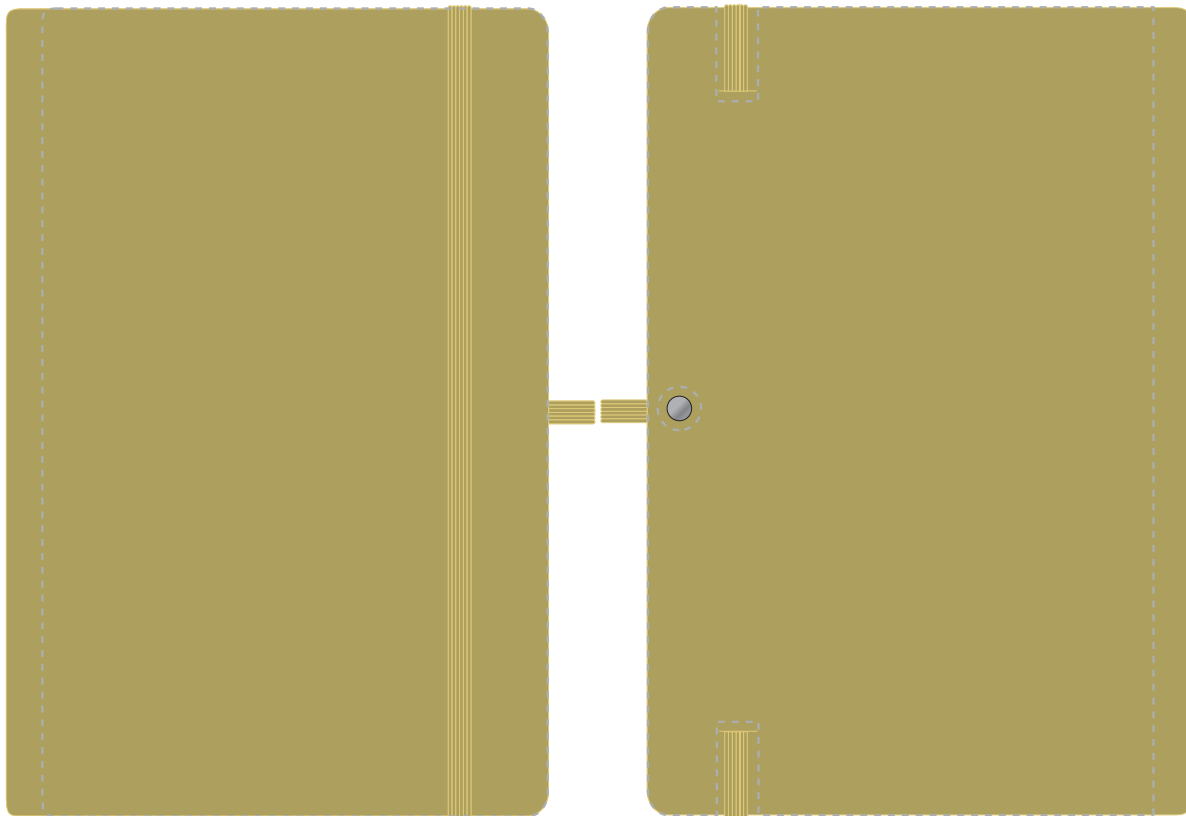

**PANTONE REFERENCE(S)**

Product Image for visualisation
- colours may vary

Debossing / Foil Blocking
(Edge to Edge)

ARTWORK SCALE 50%

ARTWORK SCALE 50%

The dashed line is to demonstrate print area and will not appear on your printed item

To proceed, please approve visual via the online system.

ARTWORK SCALE 100%
Max print area: 134mm x 214mm

ARTWORK SCALE 100%
Max print area: 134mm x 214mm